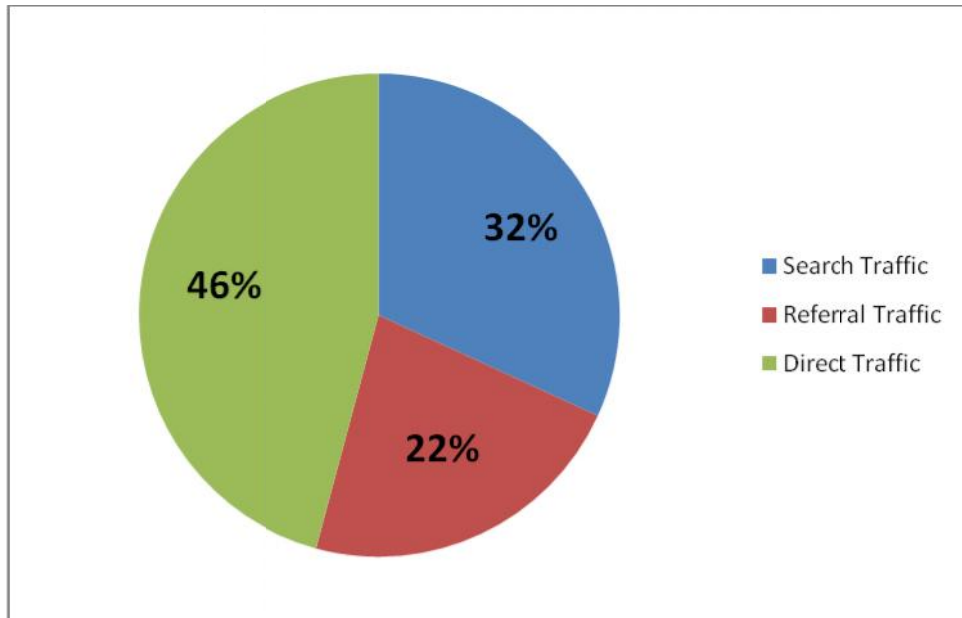

STATISTICAL DATA

Quick Facts

Some Quick Facts

Total Page View	6413
Total Unique Page Views	5320
Monthly Maximum Page View (July 2012)	501
Daily Maximum Page View (3 AUG 2011)	103
No of Countries People Visited from	72+
No of Cities People Visited from	296+

Traffic Source Data

Traffic Source	Visit	%
Search Traffic	1,019	31.85%
Referral Traffic	714	22.32%
Direct Traffic	1,466	45.83%

Geographical Data

Visitor by Country

Visits	Pages / Visit	%
Bangladesh	2,325	72.7
(not set)	236	7.4
United States	135	4.2
United Kingdom	74	2.3
India	74	2.3
Brazil	61	1.9
Australia	29	0.9
Canada	28	0.9
Congo [DRC]	16	0.5
Russia	14	0.4
Singapore	13	0.4
Others	194	6.1
Total	3199	100.0

Screen Resolution of Visitors' Device

Screen Resolution	Visits	%
1366x768	849	26.5
1024x768	784	24.5
1280x800	326	10.2
1280x1024	208	6.5
1360x768	114	3.6
800x600*	106	3.3
1440x900	95	3.0
1920x1080	62	1.9
1280x720	56	1.8
1152x864	50	1.6
Others	549	17.2
Total	3199	100.0

* SHAON84 takes this value as default value for resolution while designing the site

Visitor by Screen Color

Screen Colors	Visits	%
24-bit	1,686	52.7
32-bit	1,224	38.3
4-bit	182	5.7
16-bit	104	3.3
0-bit	2	0.1
(not set)	1	0.0
Total	3,199	100.0