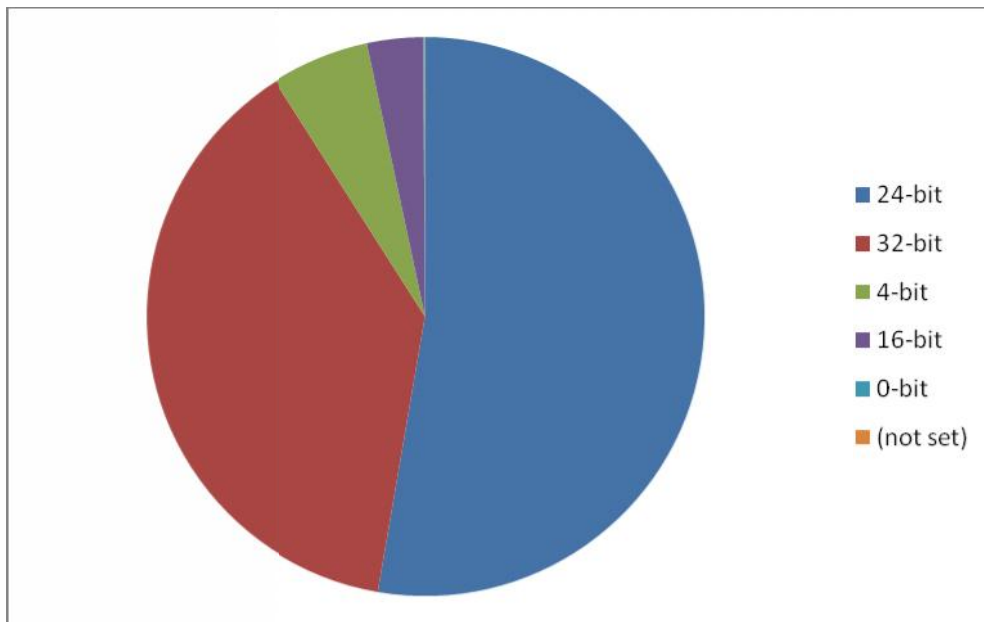

Visitor by Screen Color

Screen Colors	Visits	%
24-bit	1,686	52.7
32-bit	1,224	38.3
4-bit	182	5.7
16-bit	104	3.3
0-bit	2	0.1
(not set)	1	0.0
Total	3,199	100.0

Visitors Access through Different Network/ISP

Service Provider	Visits	%
augere wireless broadband bangladesh limited	499	15.6
silver tower (16 & 18th floor)	329	10.3
grameenphone ltd.	231	7.2
service provider	224	7.0
opera software asa	172	5.4
bttb	121	3.8
tigers den plot#4 sw (h) gulshan avenue	97	3.0
bangladesh telegraph & telephone board	80	2.5
wireless broadband access network	75	2.3
comite gestor da internet no brasil	61	1.9
Others	1310	41.0
Total	3199	100.0