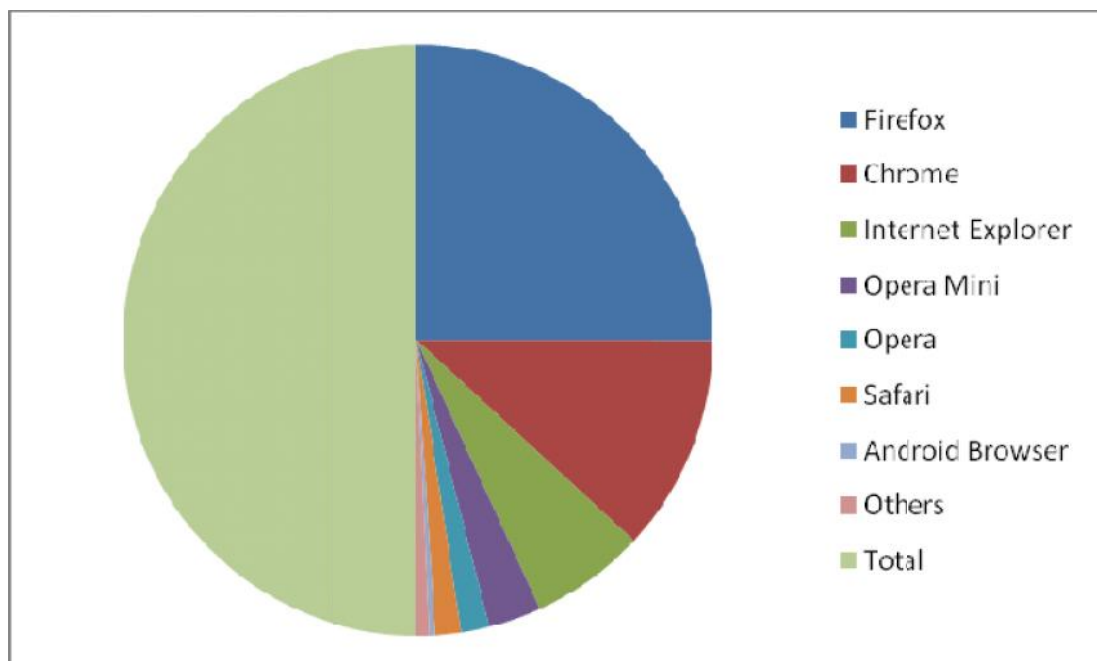

Visitor by Continent

Visits	Pages / Visit	%
Asia	2,528	79.0
Americas	238	7.4
(not set)	236	7.4
Europe	133	4.2
Africa	33	1.0
Oceania	31	1.0
Total	3,199	100.0

Device & Technical Matters

Visitor by Browsers

Browser	Visits	%
Firefox	1,601	50.0
Chrome	758	23.7
Internet Explorer	402	12.6
Opera Mini	185	5.8
Opera	99	3.1
Safari	90	2.8
Android Browser	20	0.6
Others	44	1.4
Total	3199	100.0

Operating System Specific Data