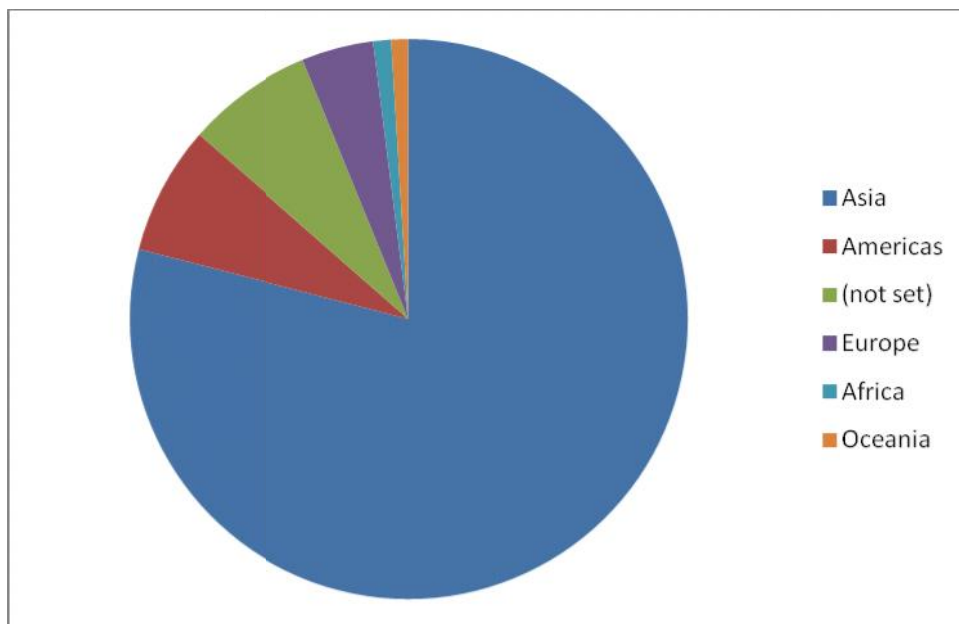

Visitor by Continent

Visits	Pages / Visit	%
Asia	2,528	79.0
Americas	238	7.4
(not set)	236	7.4
Europe	133	4.2
Africa	33	1.0
Oceania	31	1.0
Total	3,199	100.0